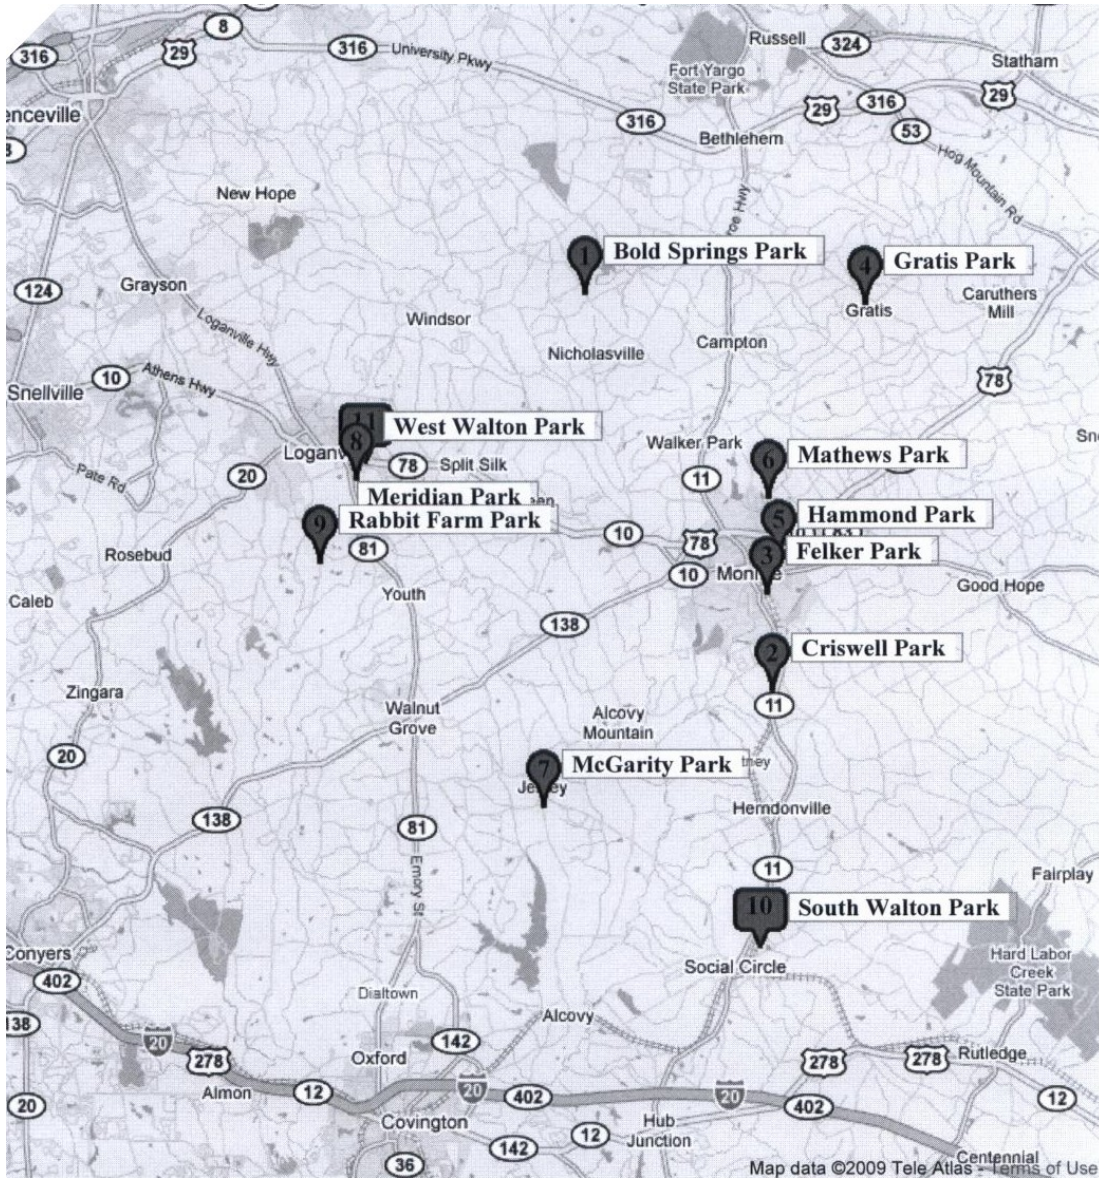

- Go fishing (June-October) or walk the nature trail**
- Look for Geese on the lake**
- Slide down a slide on the playground**

STUFF I SAW _____

MCGARITY PARK

Alcovy Station Road, Jersey

- Fly a kite**
- Throw a Frisbee in the field**
- Play on the Playground**

STUFF I SAW _____

MERIDIAN PARK RECREATION CENTER

111 Generation Boulevard, Loganville

- Find the indoor walking track**
- Shoot a basket**
- Find the scoreboard**

STUFF I SAW _____

RABBIT FARM PARK

4608 Rabbit Farm Road, Loganville

- Play on the playground
- Bring a picnic lunch
- Count the picnic tables

STUFF I SAW _____

SOUTH WALTON PARK

550 Fairplay Road, Social Circle

- Search for the dug out
- Locate the flagpole
- Find a scoreboard

STUFF I SAW _____

WEST WALTON PARK
925 Twin Lakes Rd., Loganville

- Run the bases and touch home plate**
- Find a Football Field and the goal post**
- Locate the Legion Field**

STUFF I SAW _____

Walton County Parks Location Map